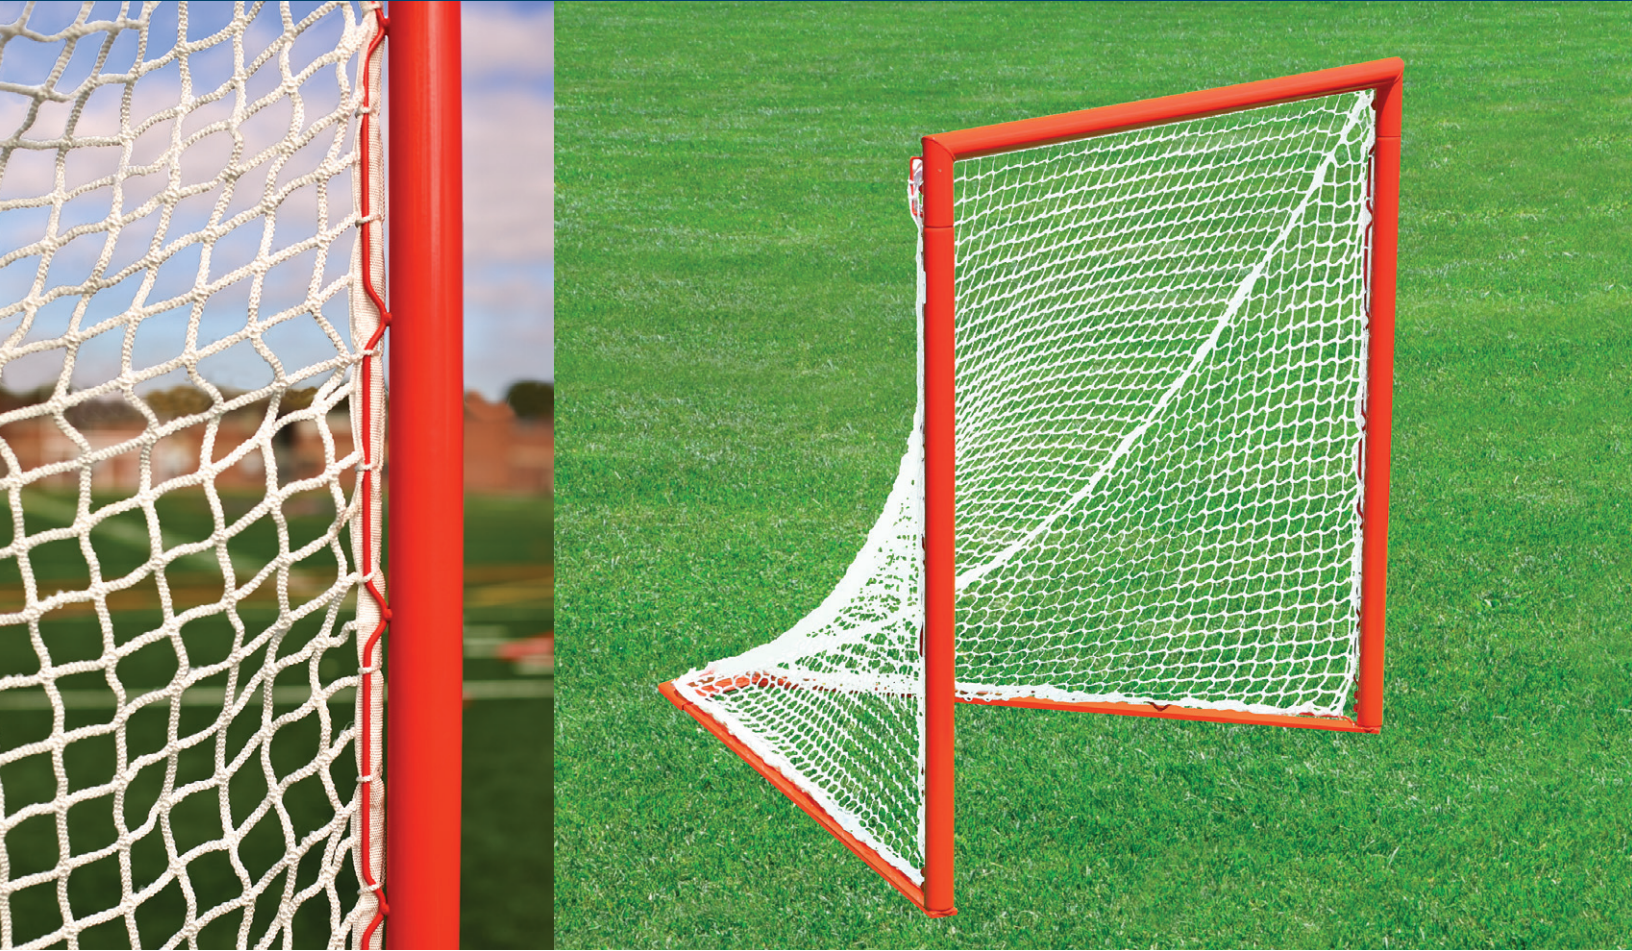

BOX LACROSSE GOAL PACKAGE

COMBINE AND SAVE!

BOX LACROSSE GOAL PACKAGE

Package Includes:

- (2) Box Lacrosse Goals (LG-44B)
- (2) Box Lacrosse Nets (LGN-44)

LG-44BPKG (PKG)